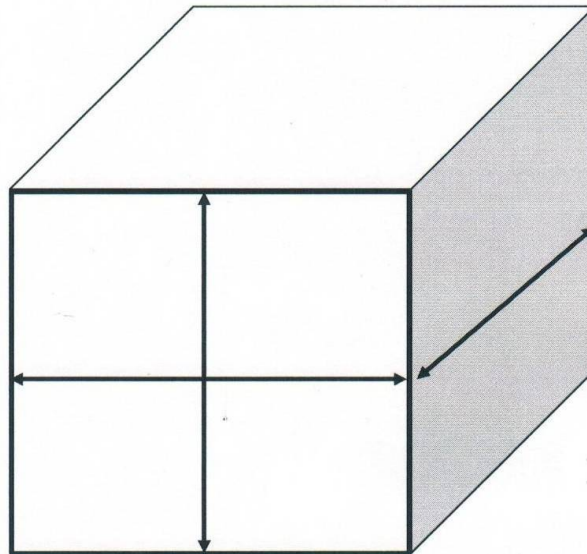

WOODLAWN CEMETERY NICHE

A niche is an individual compartment in a columbarium. At Woodlawn Cemetery, two sets of cremated remains are permitted in the niche.

It is the responsibility of the family and the funeral director to ensure that the urns will fit within the niche.

We have 1 columbarium with niches available. Wall 7 is located on the North side of the property. Wall 7 is solid granite with solid granite interior and locking interior metal door. The dimensions are as follows:

length x width x depth

Wall 7: 12.5 inches x 12.5 inches x 14 inches

The memorialization allowed is a bronze wreath, to be ordered from Woodlawn Cemetery at any time after purchase of the niche is completed.